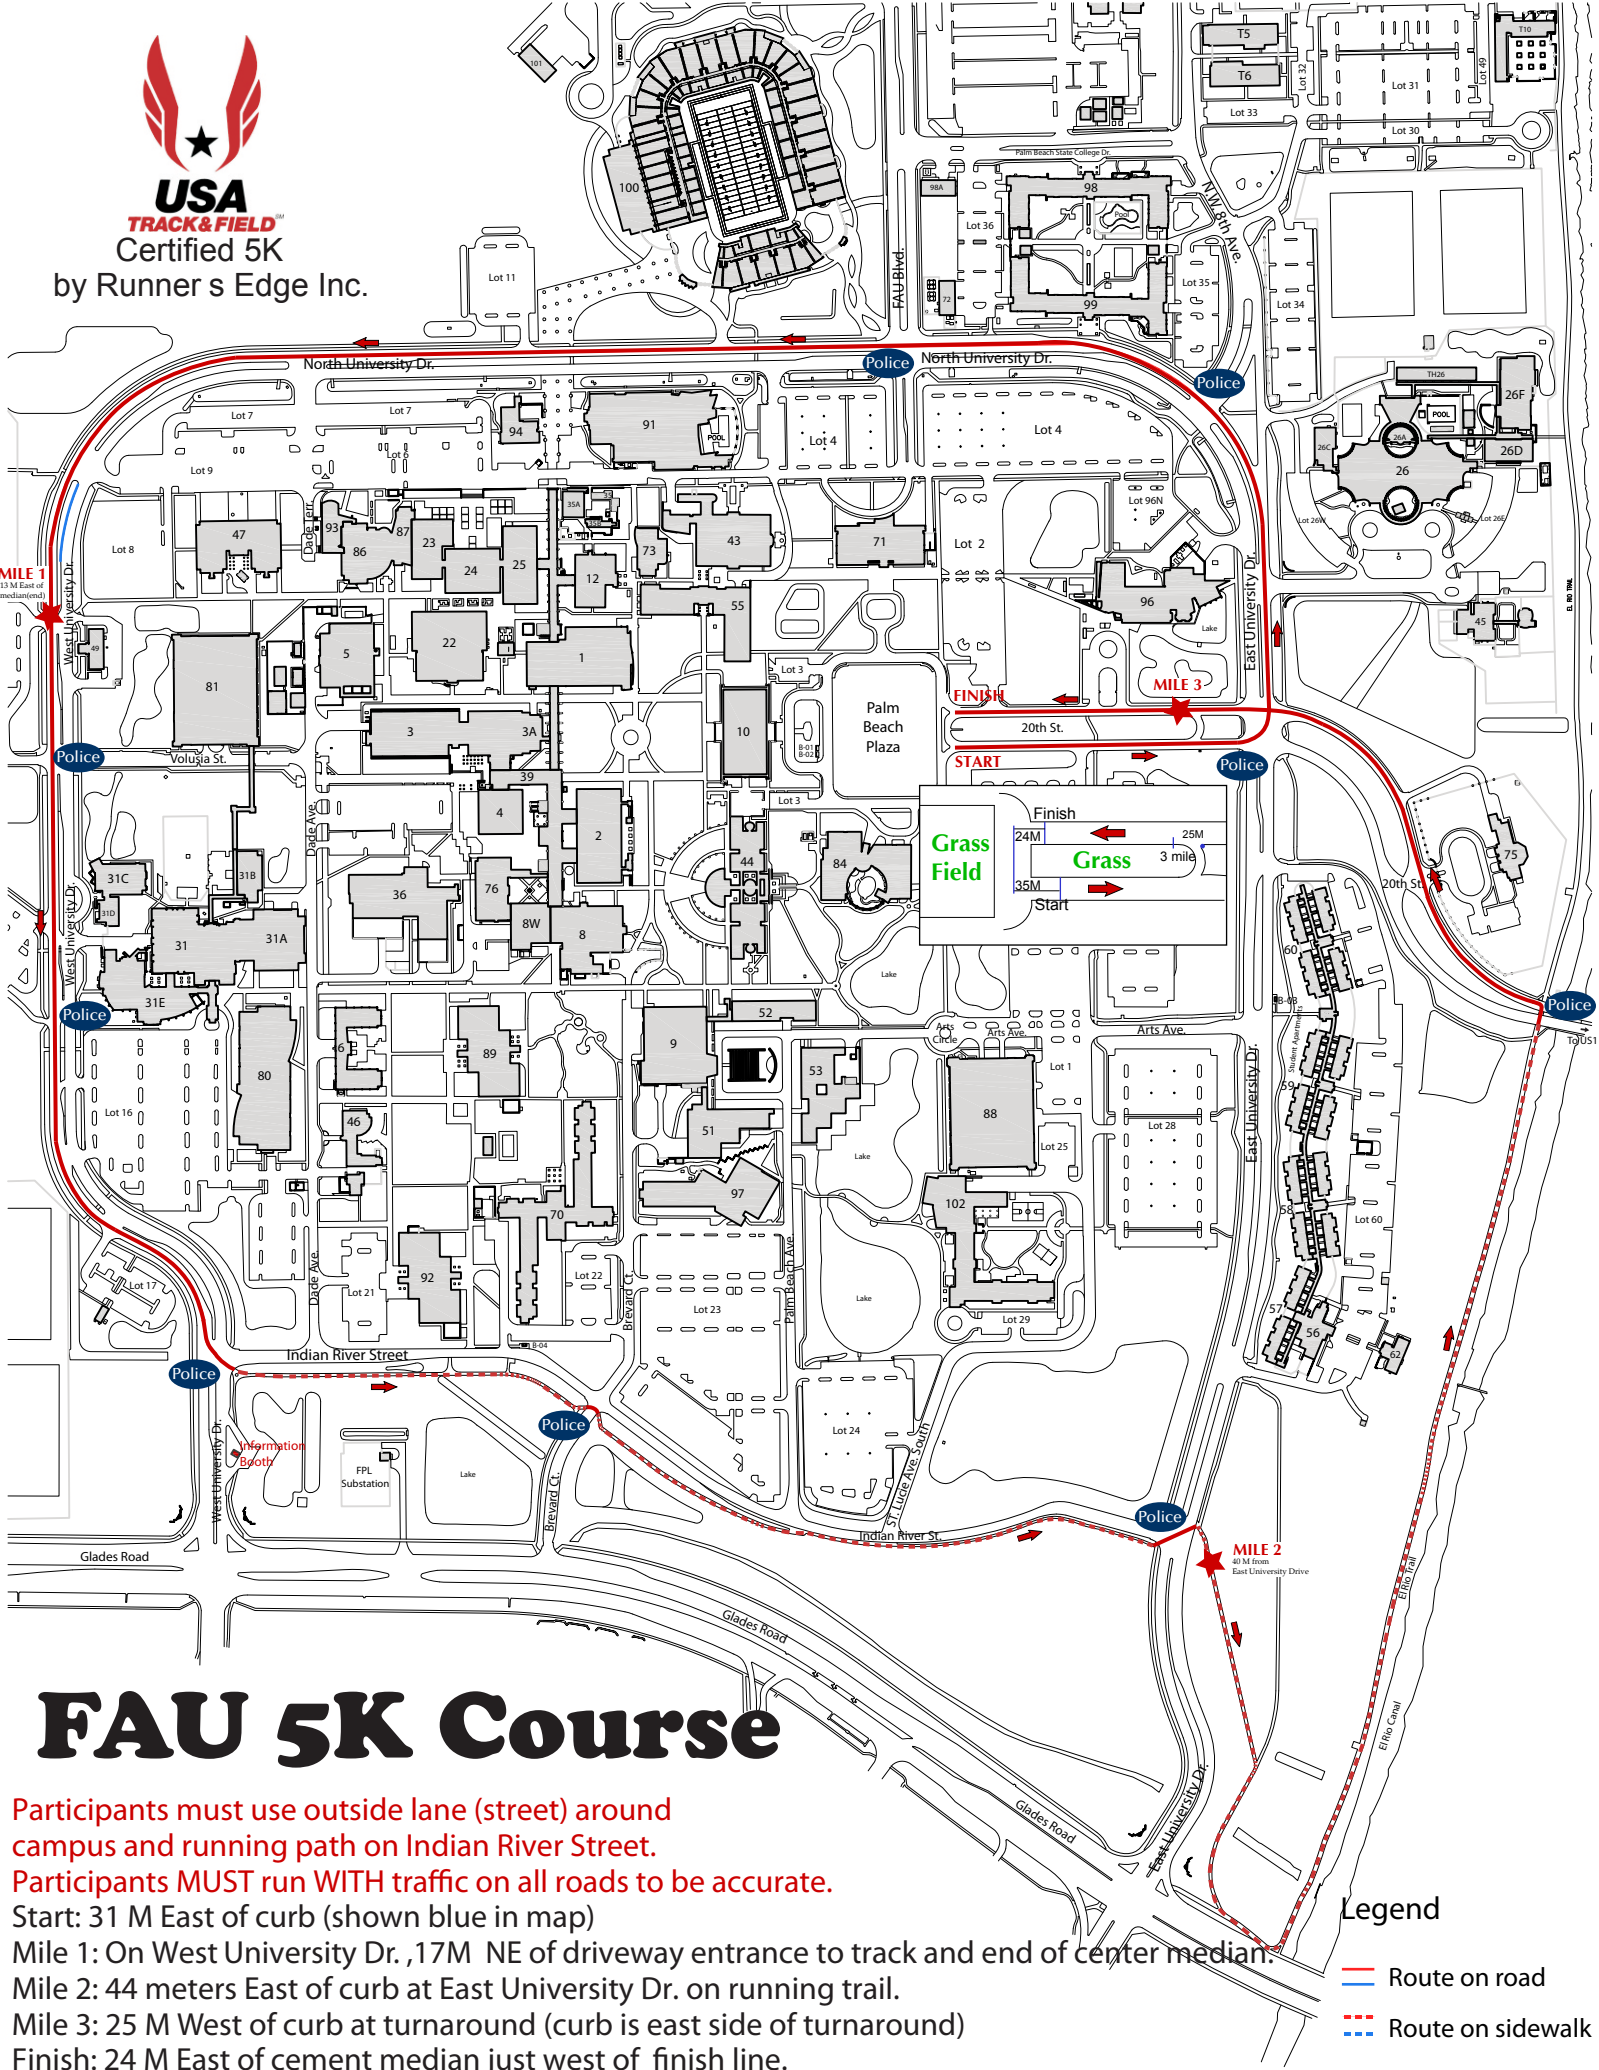

# FAU 5K Course

Participants must use outside lane (street) around campus and running path on Indian River Street.  
Participants MUST run WITH traffic on all roads to be accurate.

Start: 31 M East of curb (shown blue in map)

Mile 1: On West University Dr., 17M NE of driveway entrance to track and end of center median.

Mile 2: 44 meters East of curb at East University Dr. on running trail.

Mile 3: 25 M West of curb at turnaround (curb is east side of turnaround)

Finish: 24 M East of cement median just west of finish line.

## Legend

— Route on road

- - - Route on sidewalk