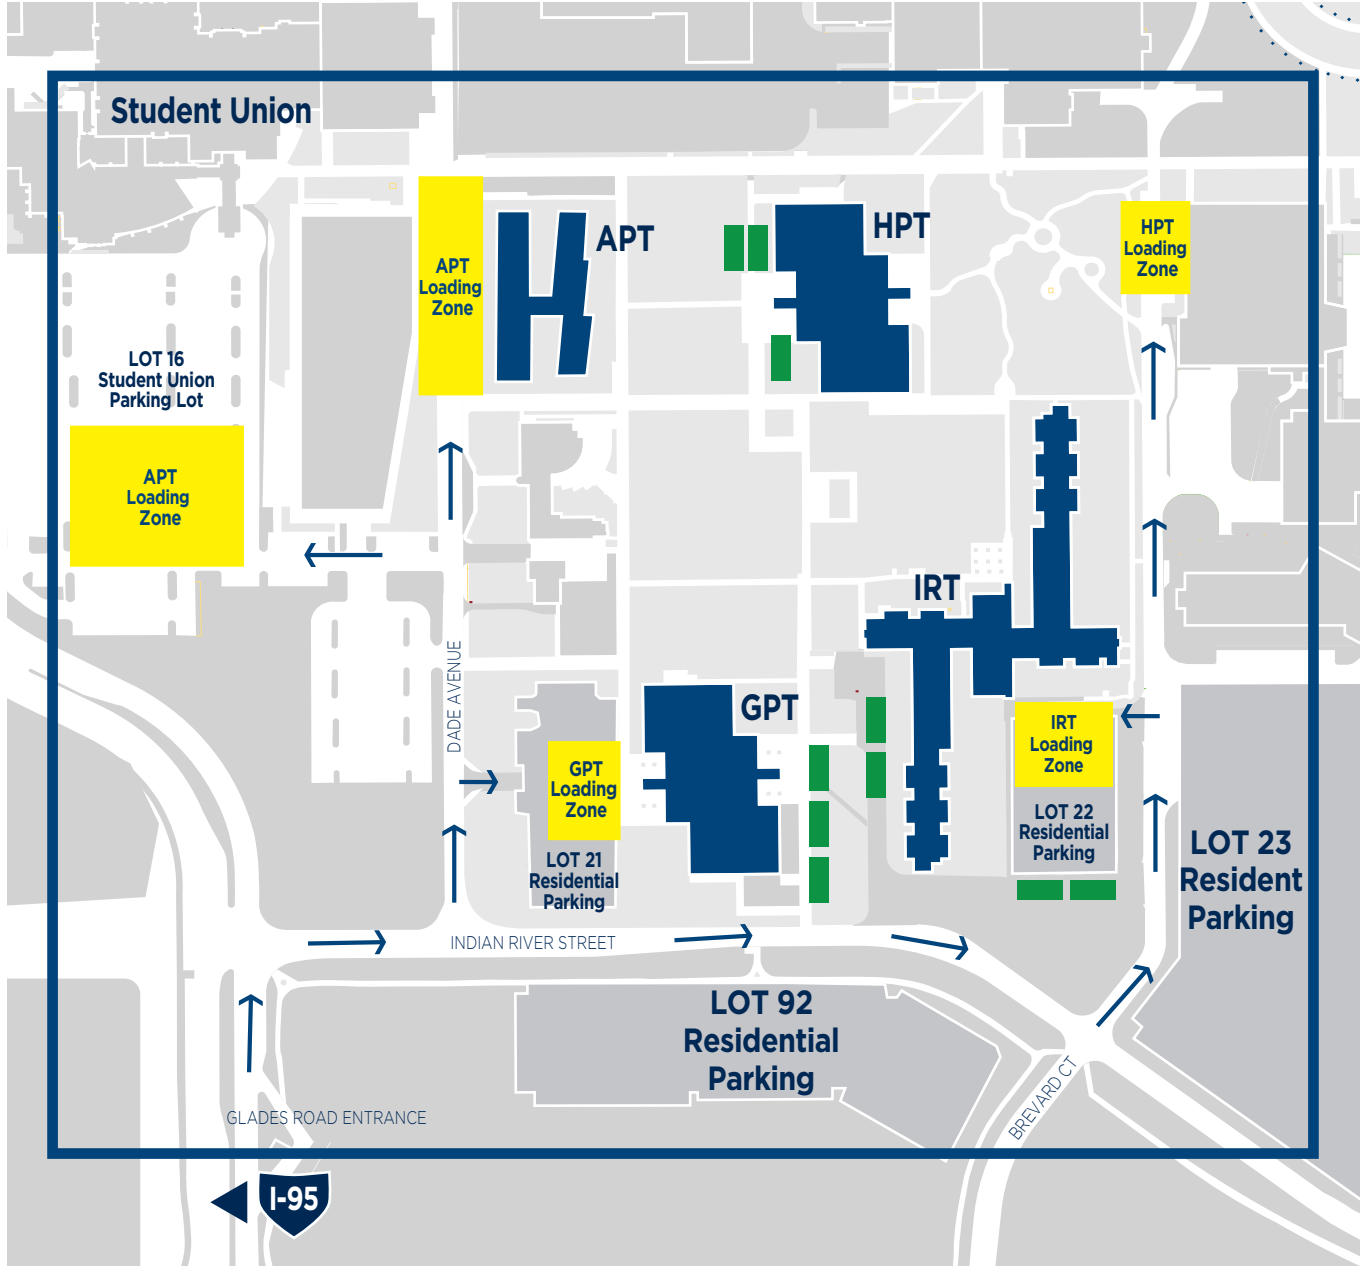

WEST CAMPUS LOADING ZONES

ATLANTIC PARK TOWERS, GLADES PARK TOWERS, HERITAGE PARK TOWERS, INDIAN RIVER TOWERS

APT:
DADE AVE
AND LOT 16

GPT:
LOT 21

HPT:
BREVARD
COURT

IRT:
LOT 22

LOADING ZONES MARKED WITH **YELLOW** BOXES, DUMPSTERS MARKED WITH **GREEN** BOXES

Loading zones are only to be used during your appointment time, after that please move your vehicle to one of the residential parking lots.